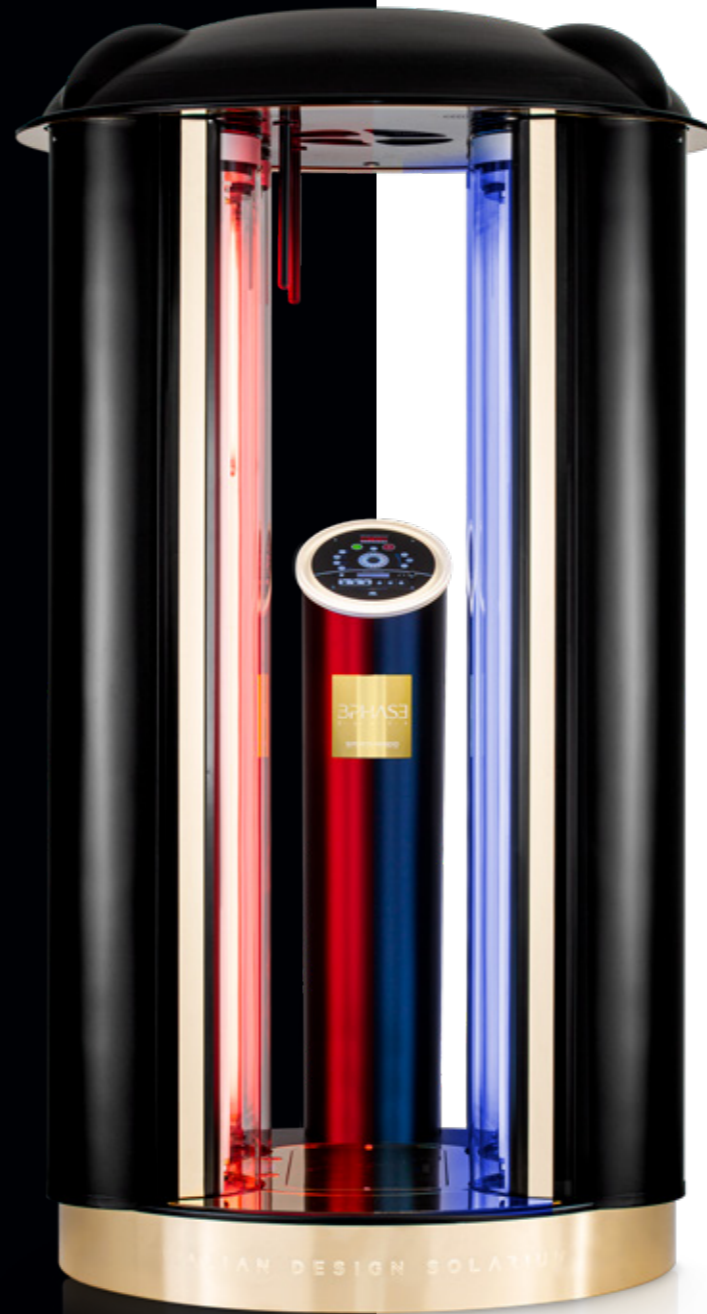

TECHNICAL DATA

POWER 6,5 kW

DIMENSIONS 137x137x247*

*LxPxH minimum room ceiling height:

5

DIFFERENT PROGRAMS IN JUST ONE SOLARIUM

for a tailor-made well-being

1

RED LIGHT-UV

More intense tan, with the combination of UV rays after the session with RED LIGHT technology.

2

UV-RED LIGHT

After the UV rays session, RED LIGHT technology promotes skin elasticity and counteracts the photo-aging.

3

UV ONLY

For pure tanning lovers.

4

RED LIGHT ONLY

For those looking for an anti-aging treatment.

5

FREE SESSION

The customer will decide freely when and which treatment to use..

Red Light technology

Audio system

Electronic control

Face-body selector

Chip card reader

Remote control