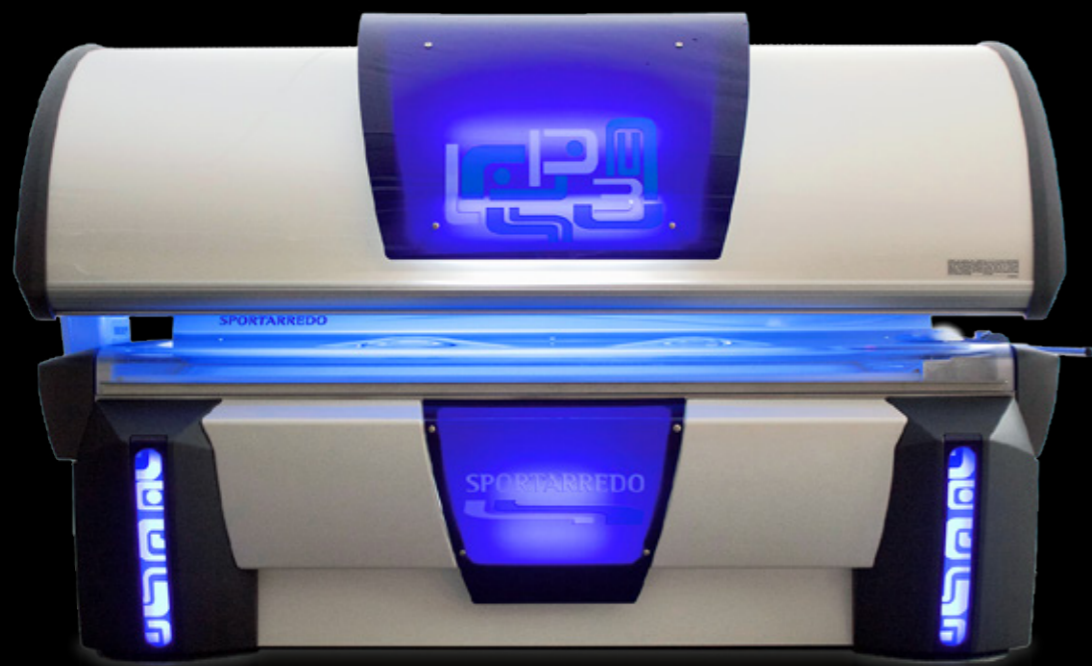

through the Kalfalux patented reflectors.

LAY DOWN UNIT

S E R I E S
LP3

ELEGANT DESIGN AND
 INCOMPARABLE TANNING
 PERFORMANCE

With LP3, the session becomes an experience that involves all the senses: ergonomic acrylic, aromatherapy, adjustment of the power of the face lamps, quality audio system. Choose the LP3 model that best suits your needs!

LOW PRESSURE
 + INTENSIVE FACE
 TECHNOLOGY

LP3 110

A SOLARIUM
 LEVEL OF EXCELLENCE

42 Kalfasun 160W lamps and 4 Kalfasun 600W face bulbs.
 Control board and integrated radio with connection for mp3 players and the adjustable ventilation for an absolute comfort.